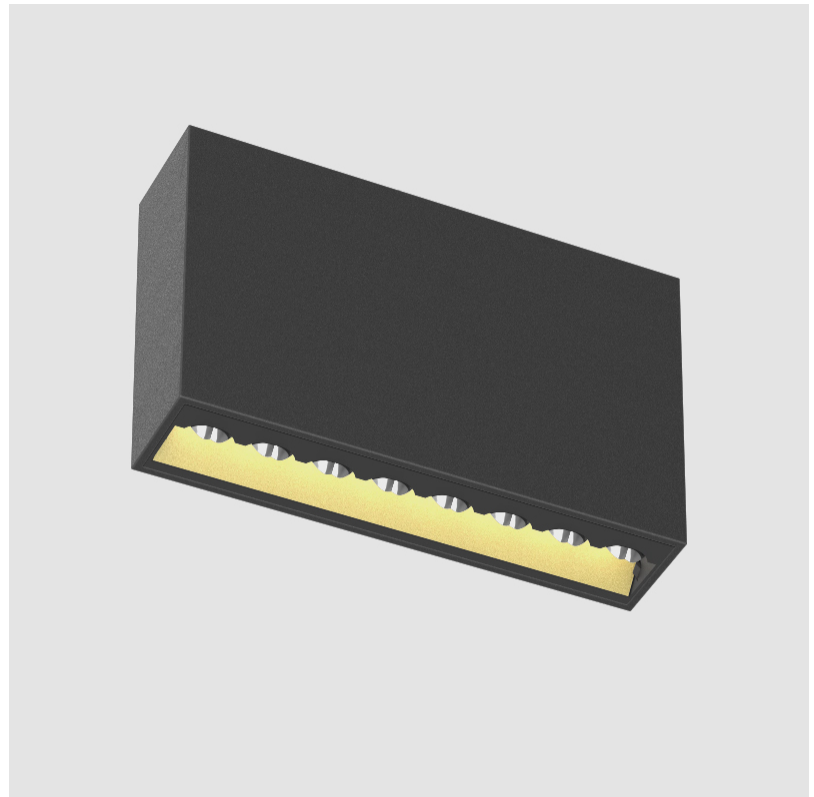

OPTICAL

Adjustability: Fixed

RATINGS AND CERTIFICATIONS

Certified By: Certified for North American Standards
 IP rating: IP20

MAGIQ HOLLOW WALLWASH SURFACE

A3D188-

PROJECT _____

TYPE _____